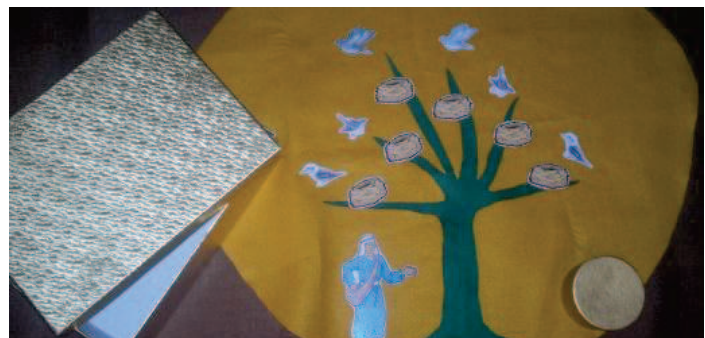

Complete Kit with gold box: \$50
Material Only: \$15
Ready-mounted parable pieces only: \$35

PARABLE OF THE MUSTARD SEED

Godly Play Vol. 3, Lesson 12 Exploring Scripture – Script available
Complete Kit Contains: 1 x Parable Box (Gold Box)
Materials Yellow Underlay Green acrylic felt tree Small gold box (to hold birds/nests)
Ready-mounted parable pieces incl.: 1 x Man 6 x birds 6 x nests