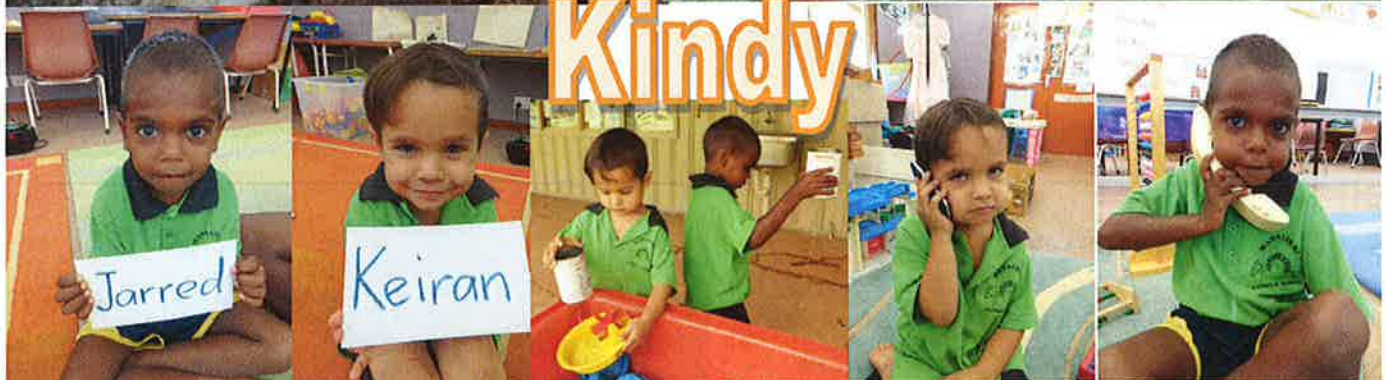

Thanks Samantha and Jonas!